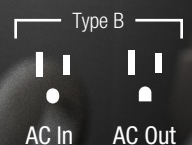

14AWG

GCP SERIES

GCP1

**16in CABLE
SINGLE AC OUT**

GCP1E

**6ft CABLE
SINGLE AC OUT**

GCP1EX

**12ft CABLE
SINGLE AC OUT**

GCP2

**18in CABLE
DUAL AC OUT**

INSTANT AC POWER ACCESS. INTEGRATED AC PORT EXTENSION CABLES.

15A

PEAK PERFORMANCE

Rated at 15-amps with heavy-duty 14 AWG copper wiring to maximum power flow and full-sized AC port prongs for maximum conductivity.

EASY INSTALL

LOW-PROFILE.

A low-profile flanged AC power inlet provides endless possibilities for engine block heaters, battery chargers, and outdoor outlets.

125V

AC PORT PLUG.

A 125-volt power inlet socket with an integrated 16-inch outdoor extension cord for a car, boat, marine, truck, trailer, pickup, RV, industrial and electrical applications.

NOCO

30339 Diamond Parkway, #102
Glenwillow, OH 44139 | USA
1.800.456.6626

no.co